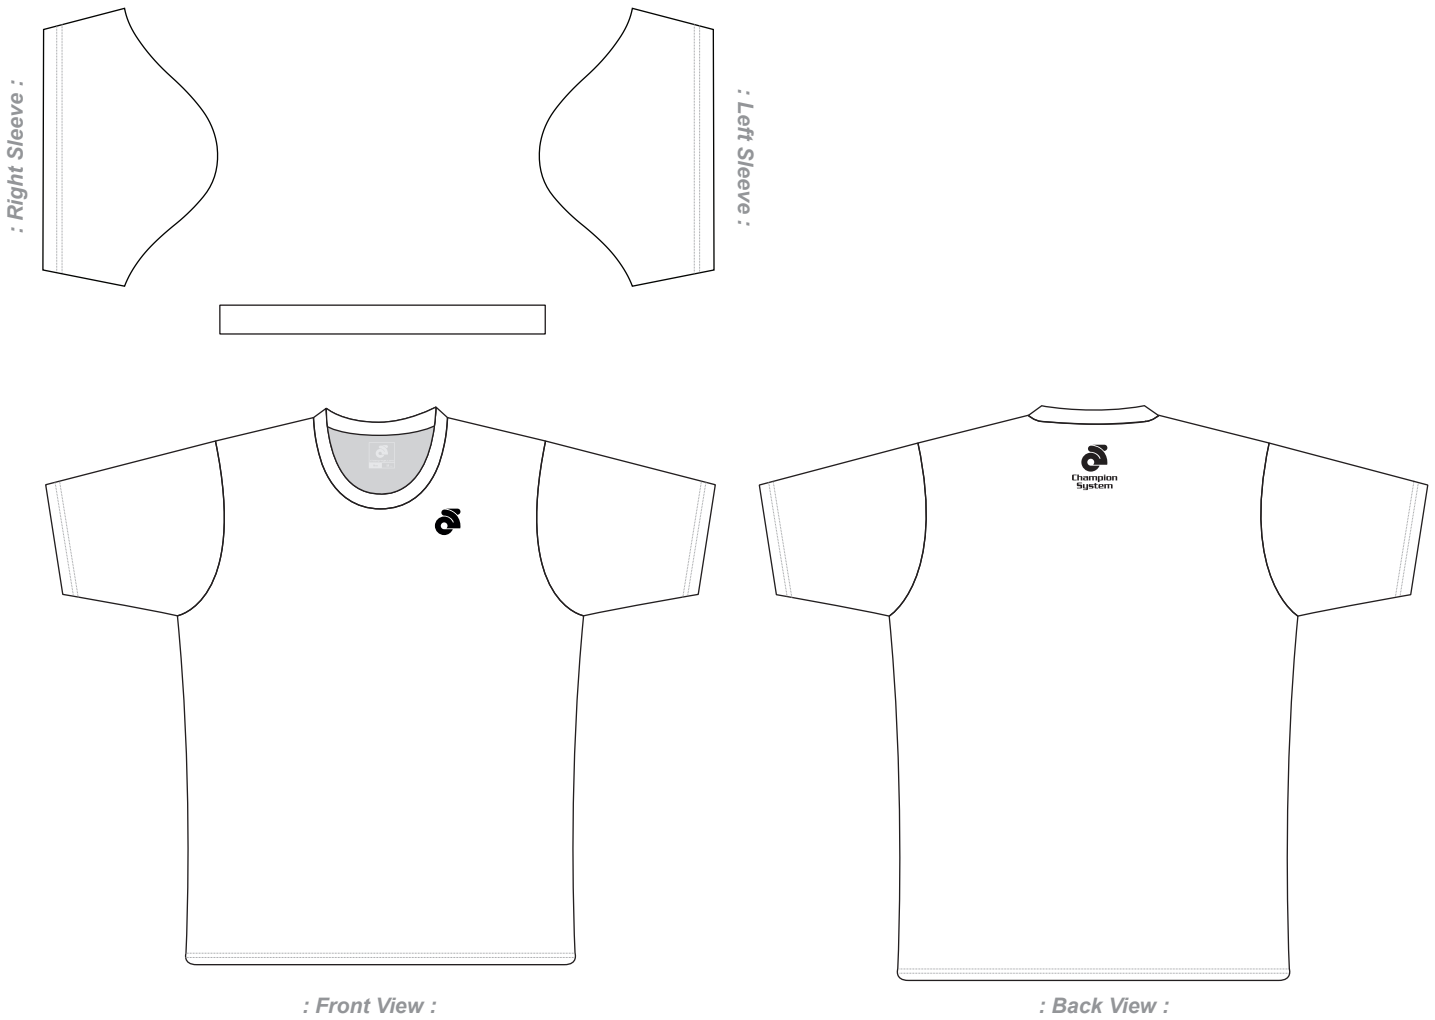

Customer: Team Name\_USXXXXXX

Performance Men Short Sleeve Run Top Template  
-MUJ031

Team Name\_USXXXXXX\_MUJ031\_Normal\_V1.01

( Scale 1:10 )

**Full Sublimation**  
 **Printing**

**Graphic Editor**

Name

**Sales Rep**

PMS

PMS

PMS

PMS

**Pantone Colours Reference:**

**Details:**

- CS Tech fabric
- Regular Stitching
- " Crew " Neck
- Set-in Sleeve

**READ IMPORTANT** ▼

- Template Views are for proofing and printing :
- 3D View are concept and design process only :
- Manufacture Logo **MUST** appear on Front & Back :