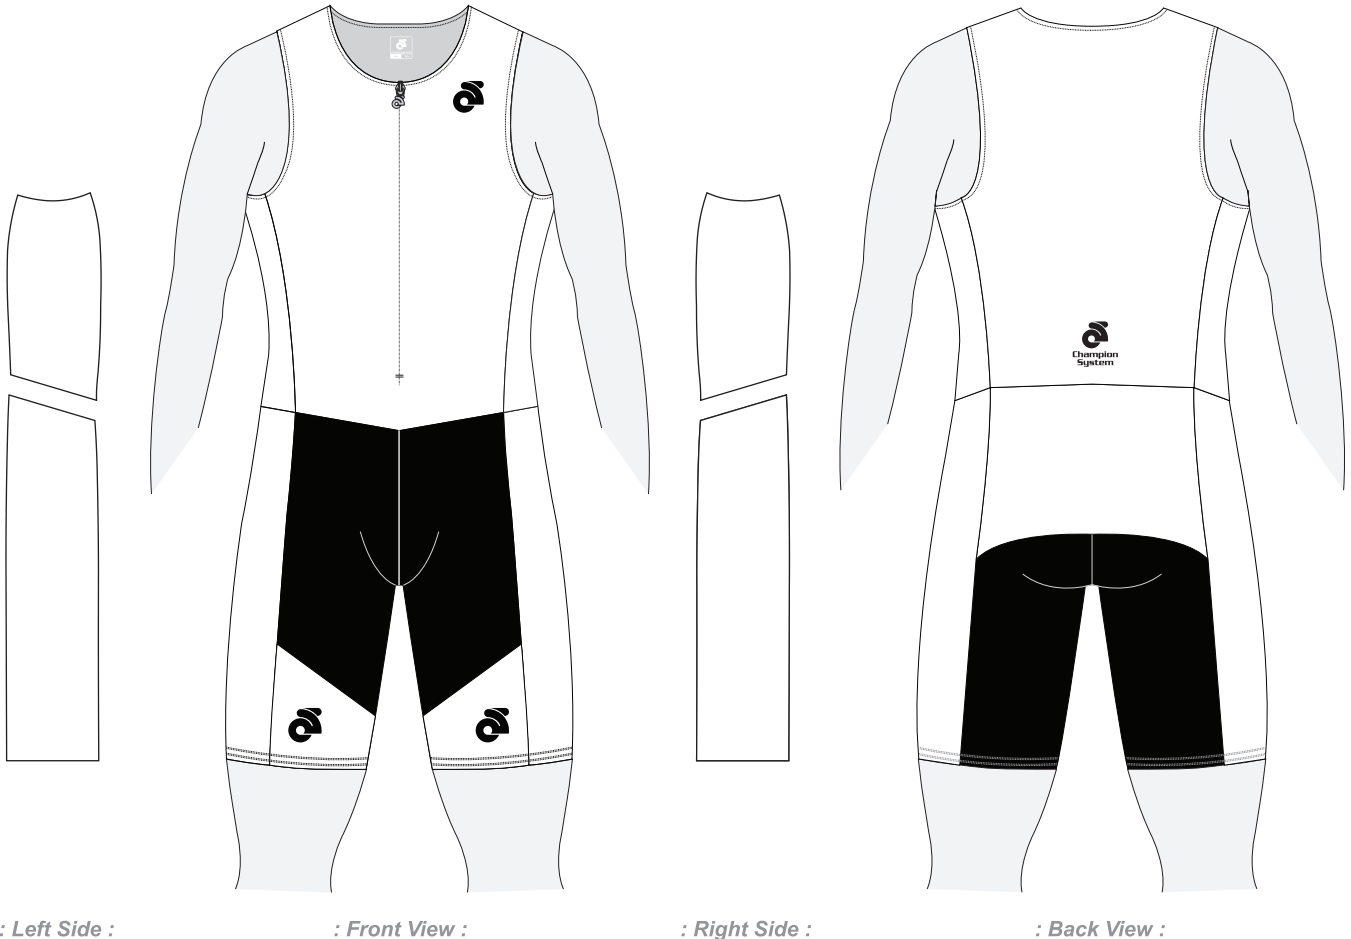

Customer: Team Name_USXXXXXX

CS Performance Classic Triathlon Suit Template
-MLK006

: Left Side :

: Front View :

: Right Side :

: Back View :

TeamName_USXXXXXX_MLK006_Normal_V1.1

Scale (1:12)

Zipper Colour:

PMS

PMS

PMS

PMS

PMS

Pantone Colours Reference:

PMS

End Date

2000/00/00

NOTES:

Features:

- Front Zipper
- Current Classic Suit
- CS HYDRODRY Pre dyed Lycra

READ IMPORTANT ▼

- Template Views are for proofing and printing :
- 3D View are concept and design process only :
- Manufacture Logo **MUST** appear on Front & Back :